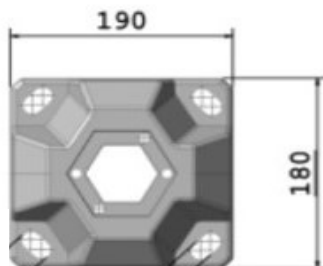

Preference of Professionals

CamBox[®]
AL FLANGE

CamBox Space Series Aluminum Flange

TECHNICAL DETAILS

- + High Quality Aluminum Flange
- + Compatible with Space Series' Poles
- + Stainless
- + Dimensions: 190x180x60mm