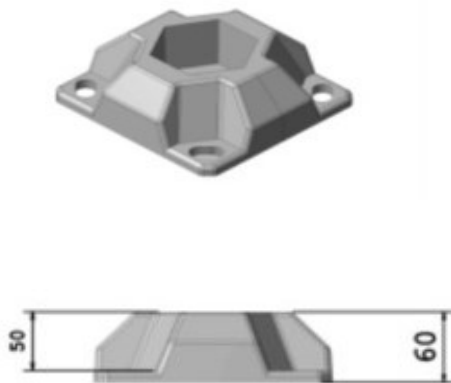

Preference of Professionals

CamBox[®]
AL FLANGE

CamBox Space Series Aluminum Flange

TECHNICAL DETAILS

- + High Quality Aluminum Flange
- + Compatible with Space Series' Poles
- + Stainless
- + Dimensions: 190x180x60mm